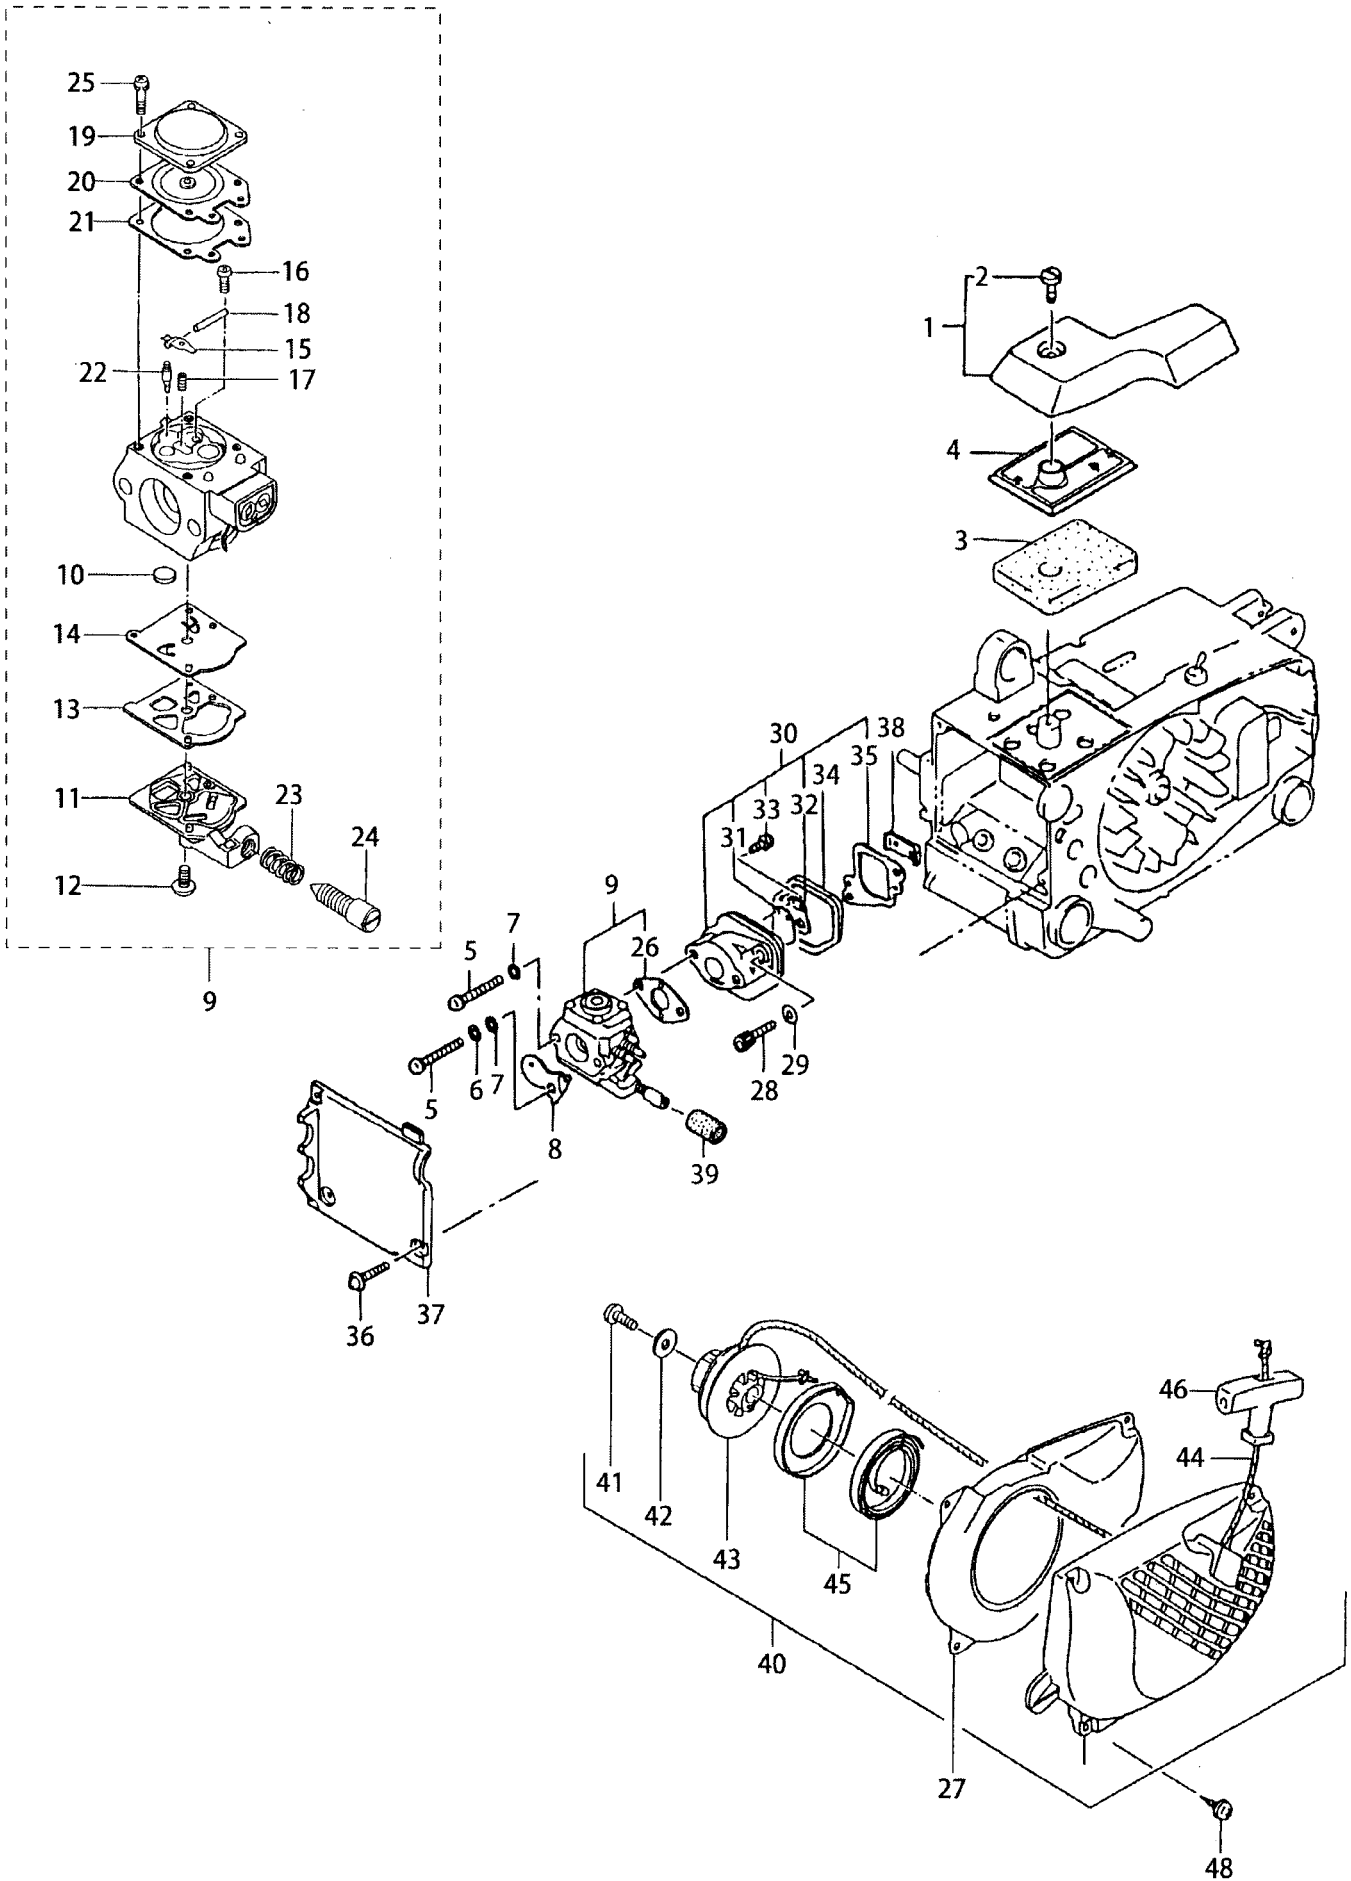

2. MCV331T
CARBURETOR, RECOIL STARTER

Ref. No.	Part No.	Part Name	Q'ty	Remarks	
2-1	400613	Cleaner Cover	1	Incl.2	051-3291J-91
2-2	400614	Cleaner Cover Bolt	1		380-0631A-20
2-3	620652	Aircleaner Sponge	1		446-01740-20
2-4	620393	Aircleaner Element Comp.	1		420-01740-80
2-5	975822	Screw	2	5x45	994-14050-451
2-6	972380	Small Washer	1		992-00050-011
2-7	400615	Choke Valve Shim	2		708-32350-20
2-8	400616	Choke Valve	1		700-32918-20
2-9	400617	Carburetor Set	1	Incl.10-26	455-32947-90
2-10	400618	Inlet Screen	1		578-25007-20
2-11	400619	Pump Body	1		575-25006-20
2-12	400620	Set Screw	1		514-25001-20
2-13	400621	Pump Gasket	1		577-25007-20
2-14	400622	Pump Diaphragm	1		576-25006-20
2-15	400623	Valve Hinge	1		473-25001-20
2-16	400624	Hinge Pin Set Screw	1		546-25001-20
2-17	400625	Valve Spring	1		477-25088-20
2-18	400626	Hinge Pin	1		605-25001-20
2-19	400627	Diaphragm Cover	1		476-25004-20
2-20	400628	Metering Diaphragm Comp.	1		474-25001-80
2-21	400629	Diaphragm Gasket	1		475-25038-20
2-22	625125	Needle Valve	1		603-25012-20
2-23	400630	Idle Adjust Spring	1		463-25006-20
2-24	400631	Idle Adjust Screw	1		462-25016-20
2-25	400632	Set Screw	4		548-25012-20
2-26	991541	Carburetor Gasket	1		402-01740-20
2-27	400633	Air Deflector	1		145-01743-20
2-28	620390	Hex. Hole Bolt 5x20	2	5x20	994-61050-204
2-29	972380	Small Washer	2		992-00050-011
2-30	400634	Carburetor Insulator Set, Spare	1	Incl.31-35	404-01740-91
2-31	400635	Reed Valve	1		394-01700-20
2-32	400636	Reed Valve Holder	1		395-01730-20
2-33	620396	Binding Head Screw	2	3x12	990-15030-121
2-34	400637	Carburetor Insulator Rubber	1		409-01700-20
2-35	400638	Inlet Manifold Gasket	1		403-01740-21
2-36	625134	Tapping Screw	3	4.5x14	990-75045-144
2-37	625119	Aircleaner Cover B, Black	1		152-3291J-21
2-38	620401	Seal Cover	1		129-01730-20
2-39	400639	Idle Sponge	1	25L	191-32970-20
2-40	400640	Recoil Starter Ass'y	1	Incl.41-47	756-0174K-91
2-41	620409	Tapping Screw	1	5x14	990-72050-144
2-42	400641	Brake Shaft Washer	1		368-32350-20
2-43	620410	Starter Pulley	1		774-01740-20
2-44	620411	Starter Rope	1	3x890	783-01740-20
2-45	620412	Recoil Spring Case	1		778-01740-90