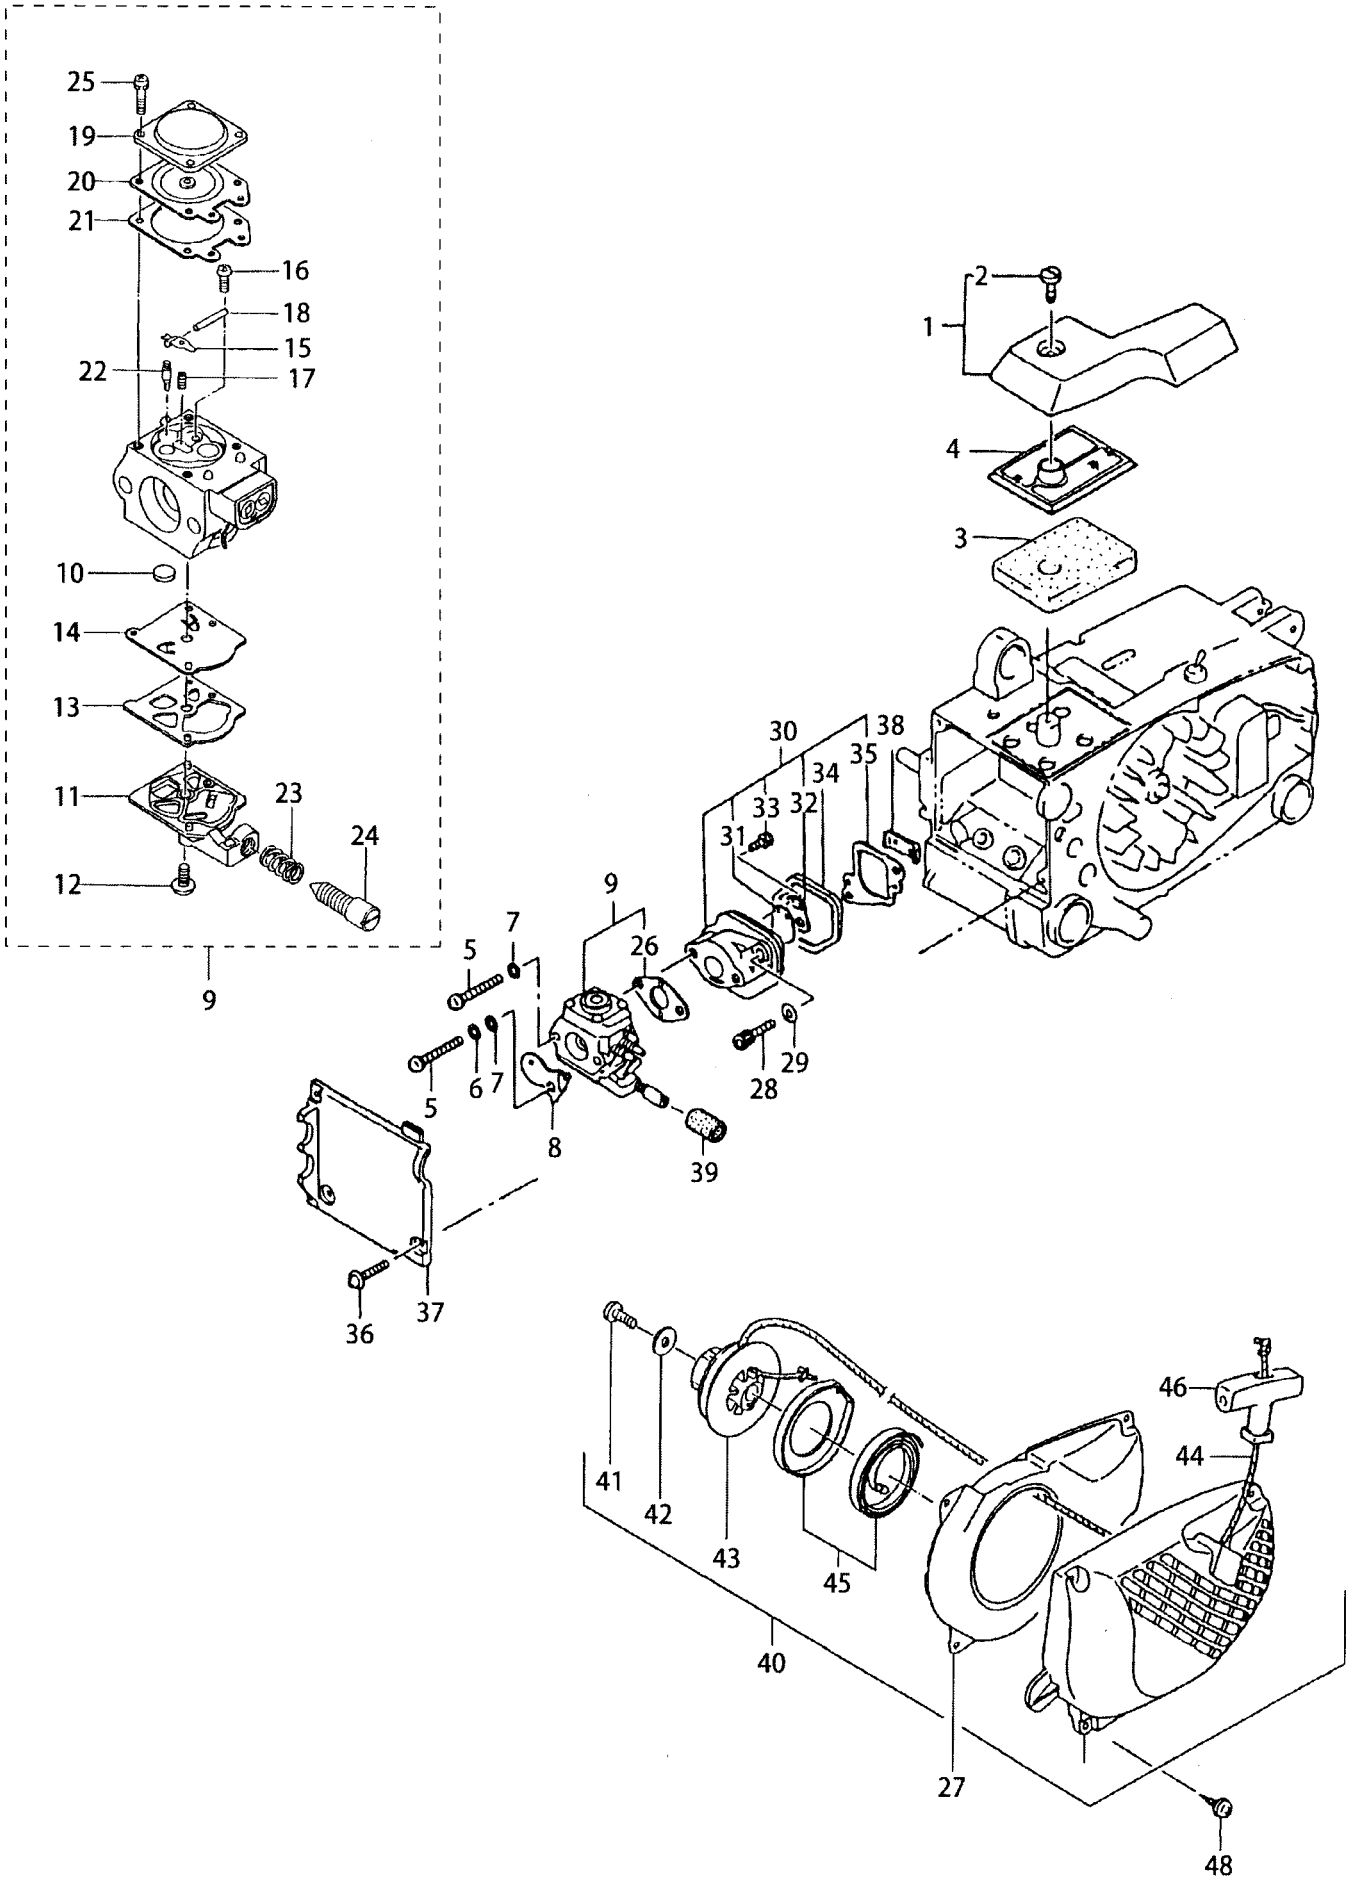

2. MCV331T
CARBURETOR, RECOIL STARTER

Ref. No.	Part No.	Part Name	Q'ty	Remarks
2-46	400642	Starter Handle	1	785-01743-20
2-47	400643	Fancase Comp.	1	112-0174K-81
2-48	620415	Tapping Screw	4	4.5x20 990-72045-204