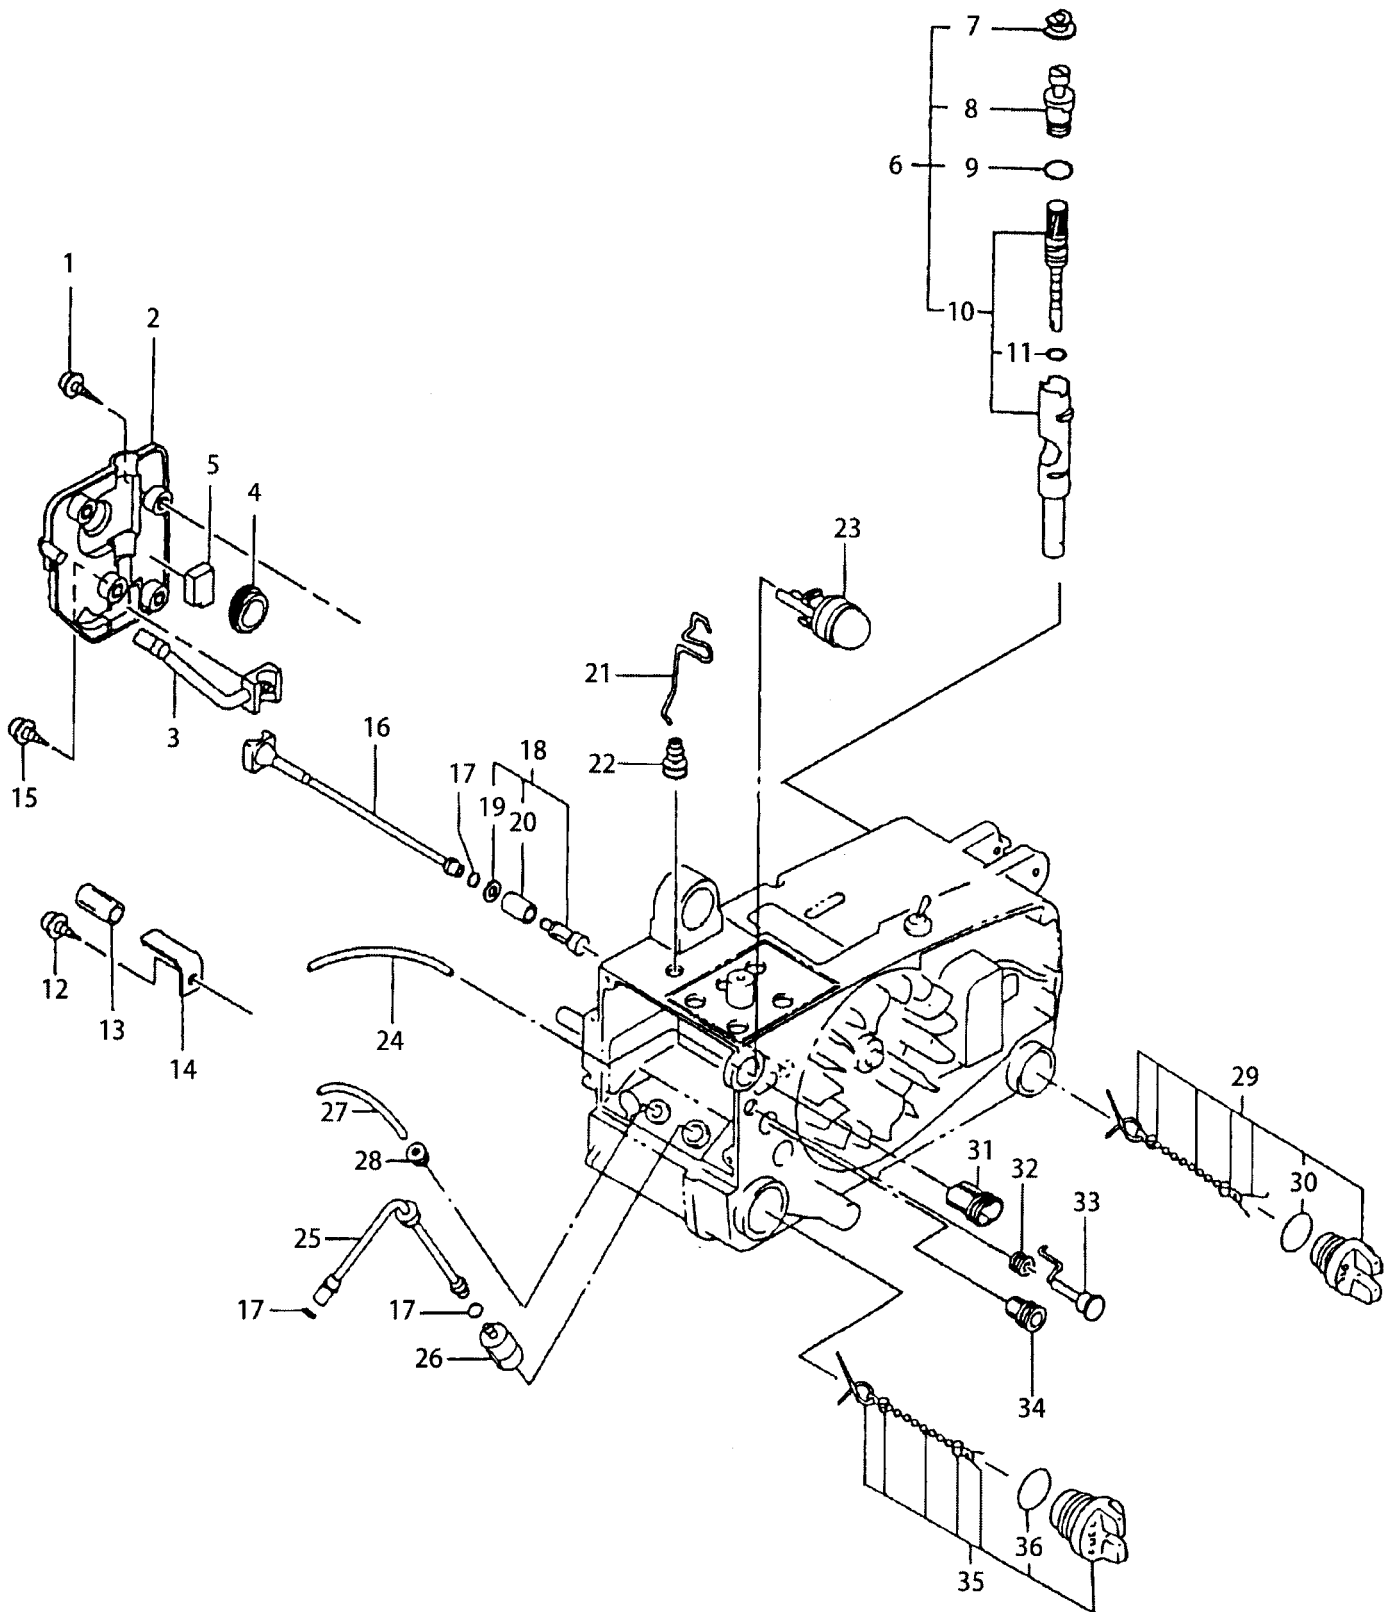

3. MCV331T  
OIL PUMP

Ref. No.	Part No.	Part Name	Q'ty	Remarks	
3-1	620420	Screw	2	5x14	994-16050-141
3-2	620421	Oil Pump Cover	1		097-32900-20
3-3	400644	Oil Pipe A	1		515-32710-20
3-4	620422	Screw Gear	1		084-32900-20
3-5	400645	Air Vent Sponge	1		567-01700-20
3-6	620423	Oil Pump Ass'y	1	Incl.7-11	144-32902-90
3-7	400646	Oil Adjust Grommet	1		488-32710-21
3-8	400647	Oil Pump Adjuster	1		501-32710-21
3-9	979658	O-Ring	1	P-6	999-67006-000
3-10	620424	Oil Pump Case Set, Spare	1	Incl.11	088-3277A-91
3-11	979658	O-Ring	1	P-6	999-67006-000
3-12	620409	Tapping Screw	1	5x14	990-72050-144
3-13	400648	Vinyl Pipe	1	7x10.5x20	700-07105-02
3-14	400649	Chain Catcher	1		125-32710-20
3-15	625134	Tapping Screw	2	4.5x14	990-75045-144
3-16	400650	Oil Pipe B	1		505-32710-20
3-17	400651	Clip 7	3		680-04019-21
3-18	620402	Oil Filter Body Ass'y	1	Incl.19,20	486-32710-90
3-19	947034	Washer	1	M5	
3-20	400652	Oil Filter	1		487-32712-20
3-21	400653	Throttle Rod	1		490-32910-20
3-22	400654	Throttle Guide	1		491-32710-20
3-23	620404	Priming Pump Comp.	1		442-25143-80
3-24	620405	Fuel Pipe	1	2.5x4x42	700-02504-04
3-25	629287	Rubber Pipe	1		678-01740-20
3-26	400655	Pump Filter Body Ass'y	1		675-11600-90
3-27	400656	Fuel Pipe	1	2.5x4x150	700-02504-15
3-28	400657	Return Grommet	1		534-32710-20
3-29	400658	Oil Tank Cap Ass'y	1	Incl.30	642-32719-90
3-30	995368	O-Ring	1	P-18	999-67018-000
3-31	400659	Adjuster Cap	1		190-3290G-20
3-32	400660	Grommet	1		707-32710-20
3-33	400661	Choke Button Comp.	1		704-32710-80
3-34	400662	Grommet	1		191-32710-20
3-35	400663	Fuel Tank Cap Ass'y	1	Incl.36	635-32719-90
3-36	979662	O-Ring	1	P-20	999-67020-000