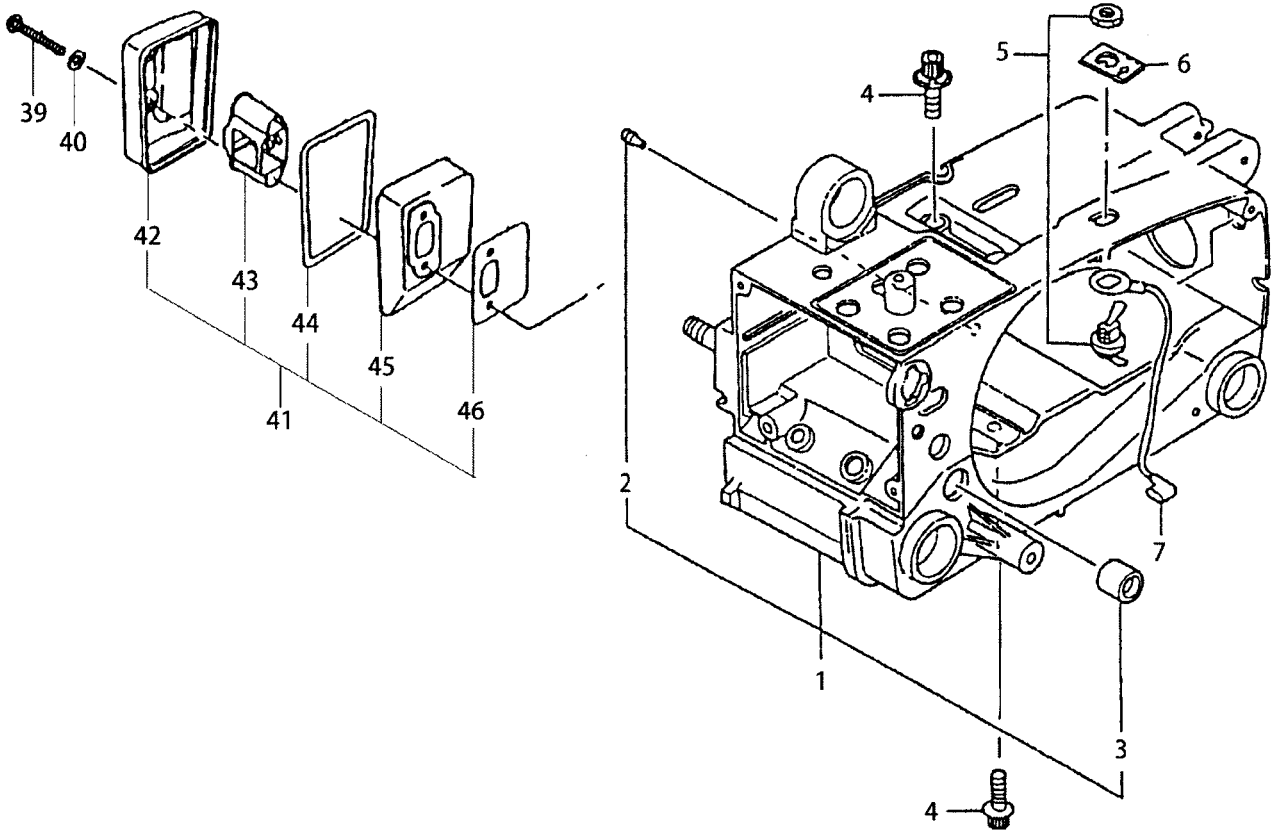

1. MCV331T
ENGINE

Ref. No.	Part No.	Part Name	Q'ty	Remarks
1-42	400608	Muffler Body B Comp.	1	717-01731-80
1-43	400609	Muffler Fitting Metal	1	724-01709-20
1-44	400610	Muffler Joint Gasket	1	739-01709-20
1-45	400611	Muffler Body A Comp.	1	716-01709-80
1-46	400612	Muffler Gasket	1	737-01700-20